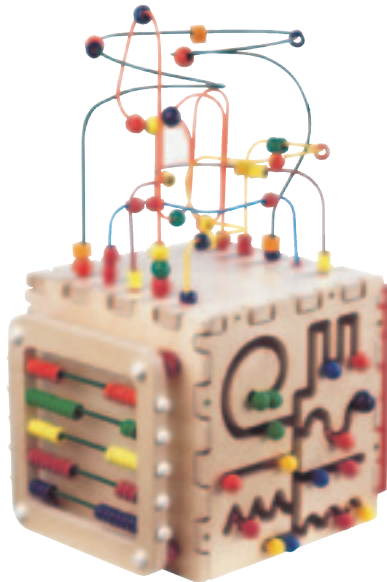

### Smiley Tooth Table and Stool

- Teaches children about brushing, flossing, baby teeth, crowned teeth, and tooth aches in a fun and friendly way
- Guide the beads along the wires and up and over the Smiley Tooth
- Dimensions hxxxd:  
Table 890 x 470 x 470mm - Stools 320 x 355 x 355mm

TOY052

£302.38

Mirror Sculpture Maze Panel

- Nine spherical concave mirrors fascinate children and adults alike as images grow larger and smaller depending on the angle of view
- As beads travel along the wires in front of these "lunar mirrors", their shapes and sizes change. Physics becomes a fun and captivating experience for even the youngest child
- Manufactured from solid wood
- Bright multi coloured beads secured on curved wire
- Dimensions: 100 x 610 x 610mm hxxwd

TOY047

£189.63

Deluxe Mini Play Cube

- Includes 5 activities in one
- Mini rollercoaster, Pathfinder, Counting Abacus, Alphabet, and Fun gear.
- Enhances learning to count, co-operative play, alphabet, and eye/hand co-ordination
- Play on the floor and table
- Dimensions: 610 x 305 x 305mm hxxwd