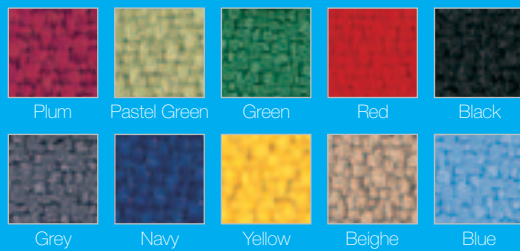

Xtreme Plus Upholstery

- Fire Retardant BS7176 (Crib 5)
- No Pilling (BS EN ISO 12945-2 : 2000) Level 5
- Abrasion Resistance 100,000 Martindale cycles
- Light Fastness 6 (ISO 105 - B02:1999)
- Fastness to Rubbing Wet: 4 Dry: 4 (ISO 105 - X12:2002)
- 10 year wearability guarantee (8 hour usage)
- Additional technical data available